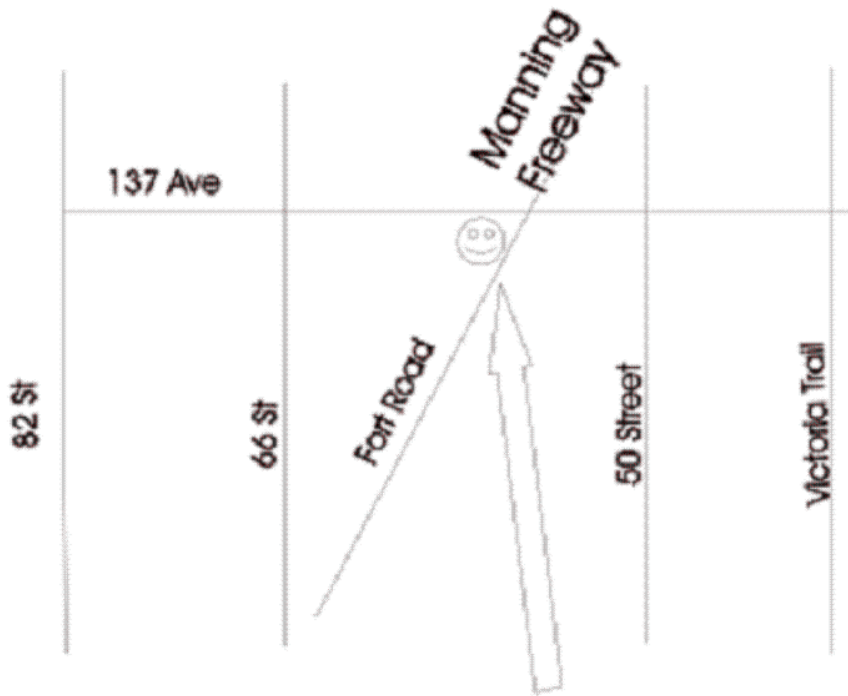

Directions to:

Reflectix, 13582 Fort Road, Edmonton, AB

Ph: 780-472-2223 Fx: 780-478-5961

Reflectix ☺

137 Avenue

FINNEGANS

WEIGHT
WATCHERS

AQUA
MARINA

AQUA
MARINA

PIZZA 73

REFLECTIX

ABC
DAYCARE

LIQUIDATION
WORLD

Fort Road / Manning Freeway